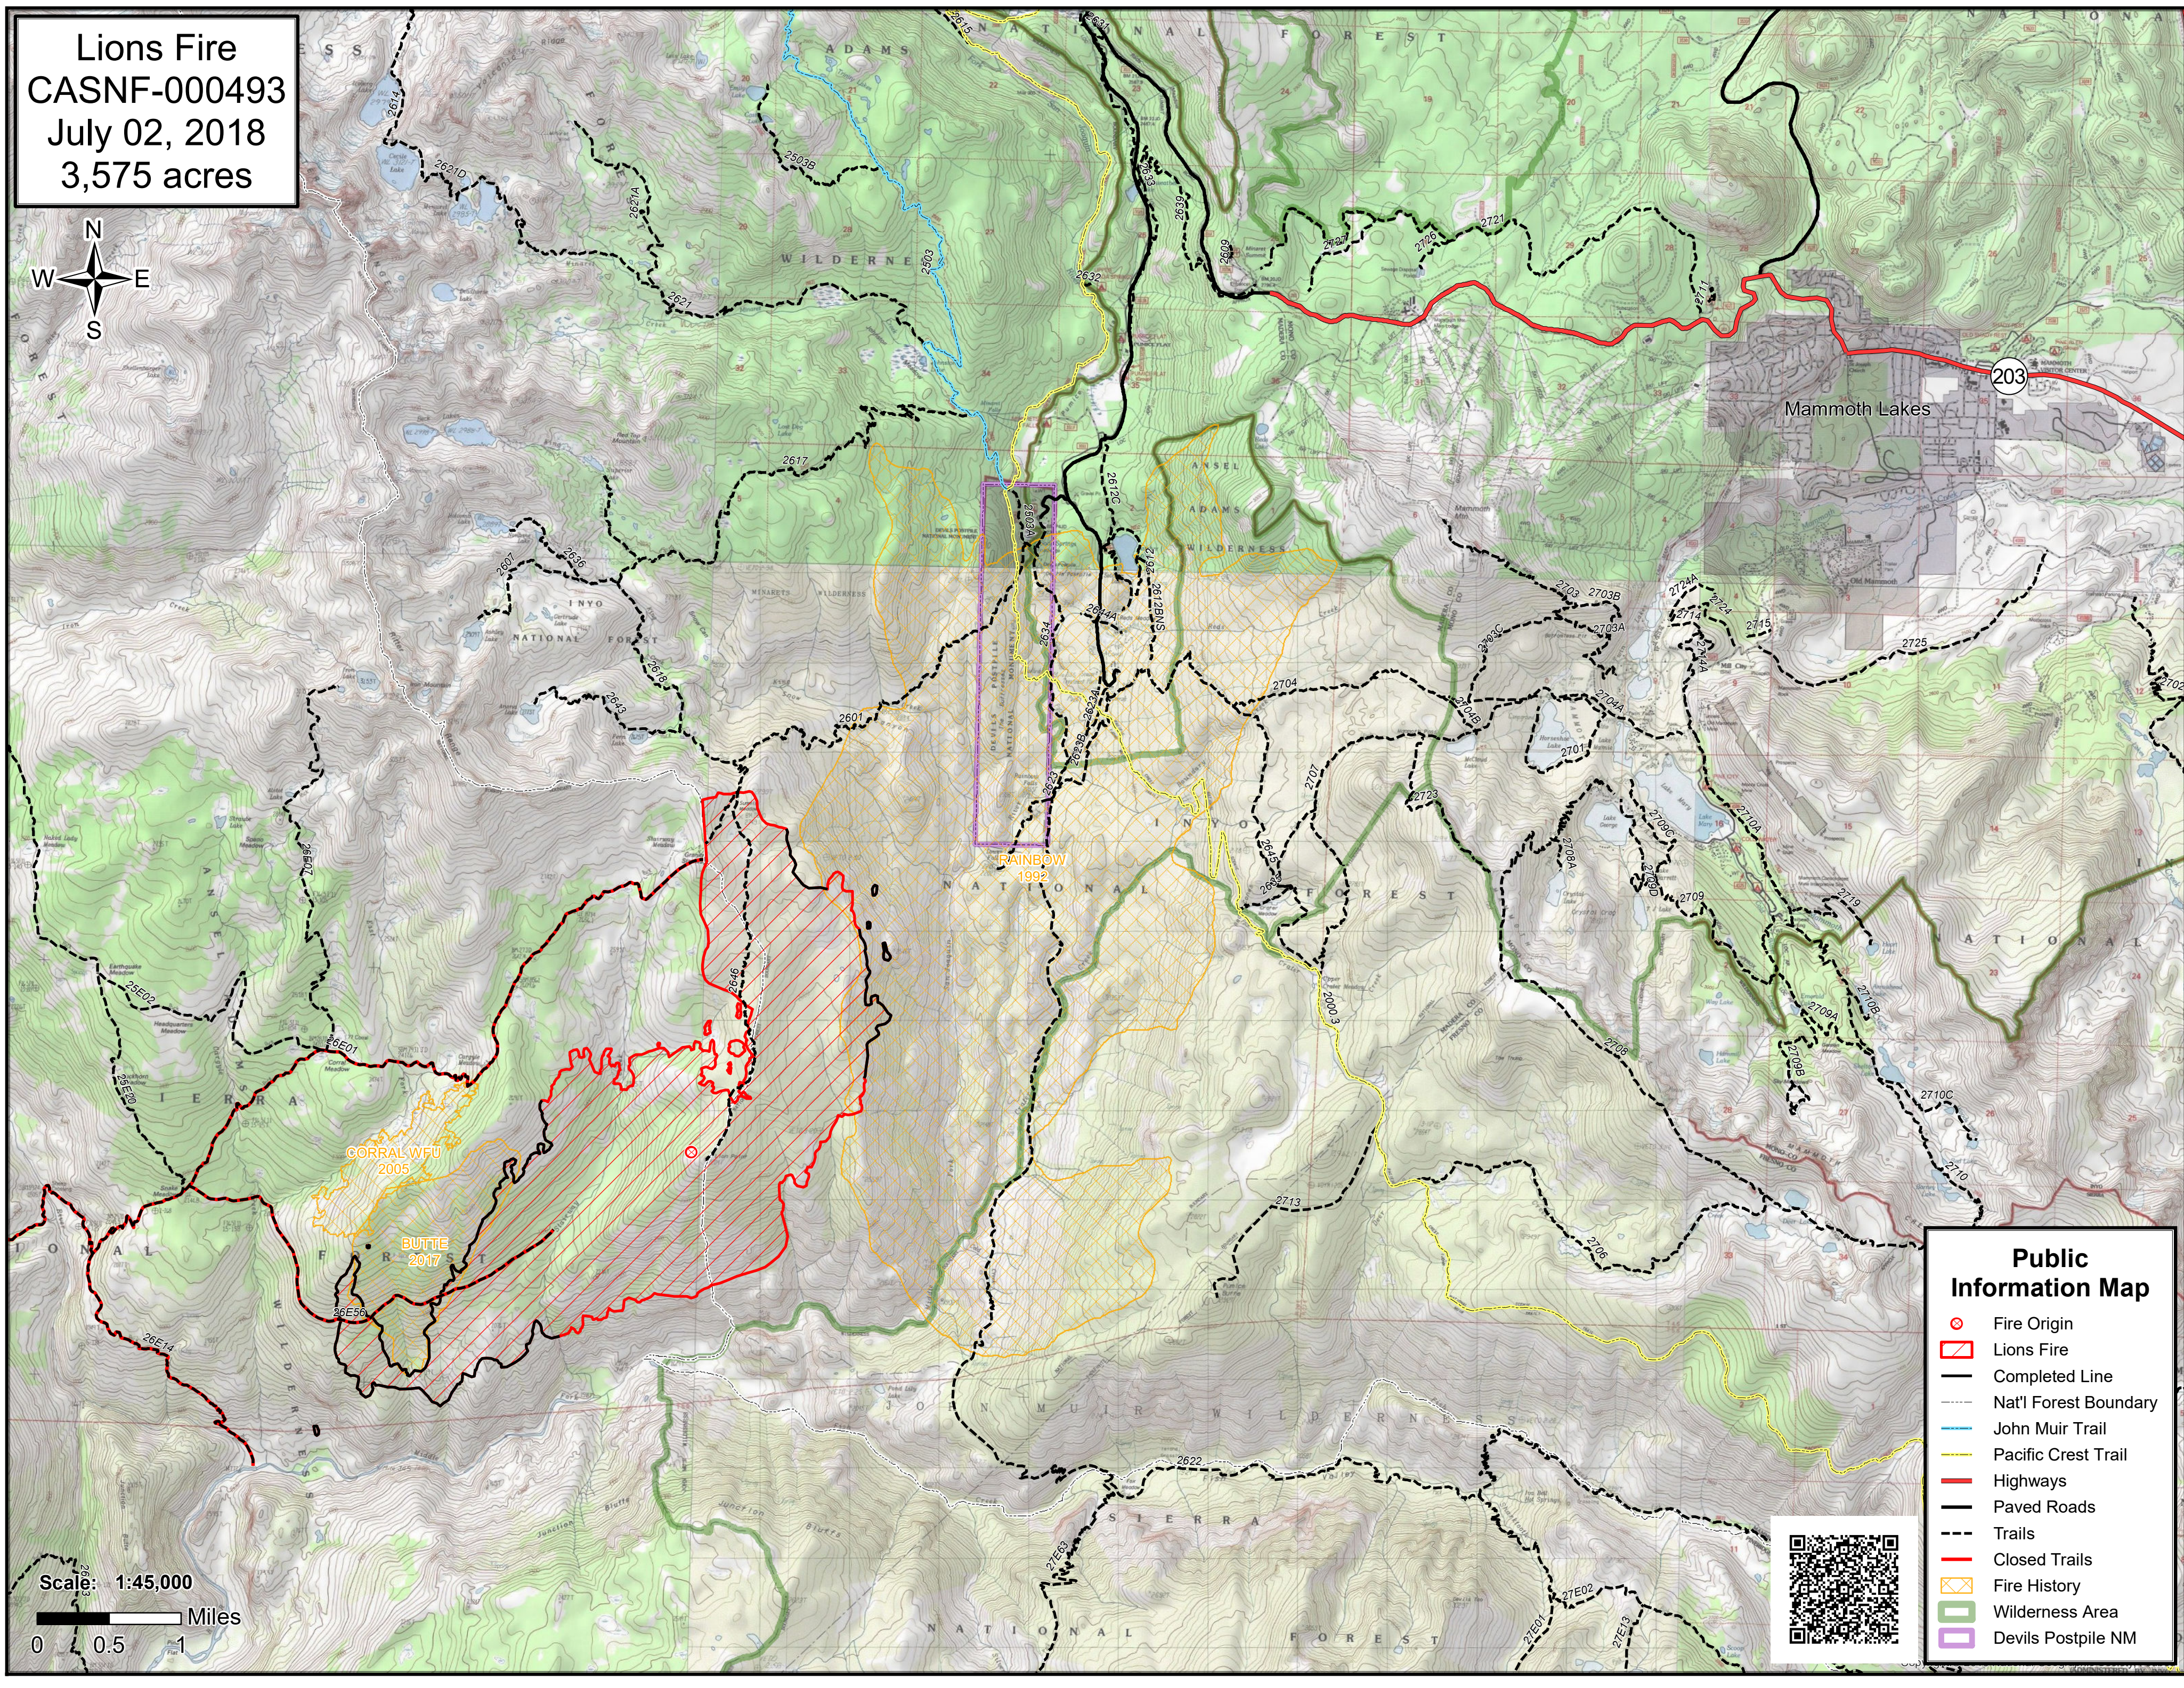

Lions Fire
CASNF-000493
July 02, 2018
3,575 acres

Public Information Map

- ⊙ Fire Origin
- ▨ Lions Fire
- Completed Line
- - - Nat'l Forest Boundary
- John Muir Trail
- Pacific Crest Trail
- Highways
- Paved Roads
- - - Trails
- Closed Trails
- ▨ Fire History
- ▭ Wilderness Area
- ▭ Devils Postpile NM

Scale: 1:45,000
0 0.5 1 Miles